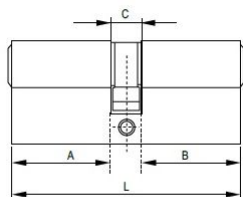

# PRODUCT SHEET

**Description:**

Profile Cylinder, SS-Look, 62mm,(26+10+26mm) Yale Key Way, W/3 Metal Keys:SISO ,W/Screw

**Item number:**

14.60.037-1

Units	Box	Carton	HS Code	Barcode
Pcs.	10	50	8301600090	 5704866051095