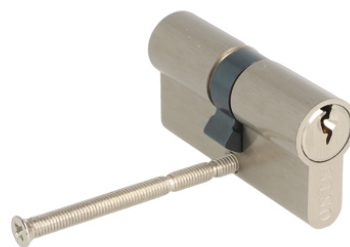

# PRODUCT SHEET

**Description:**

Profile Cylinder, SS-Look, 62mm,(26+10+26mm) Yale Key Way, W/3 Metal Keys:SISO ,W/Screw

**Item number:**

14.60.037-1

Units	Box	Carton	HS Code	Barcode
Pcs.	10	50	8301600090	 5704866051095